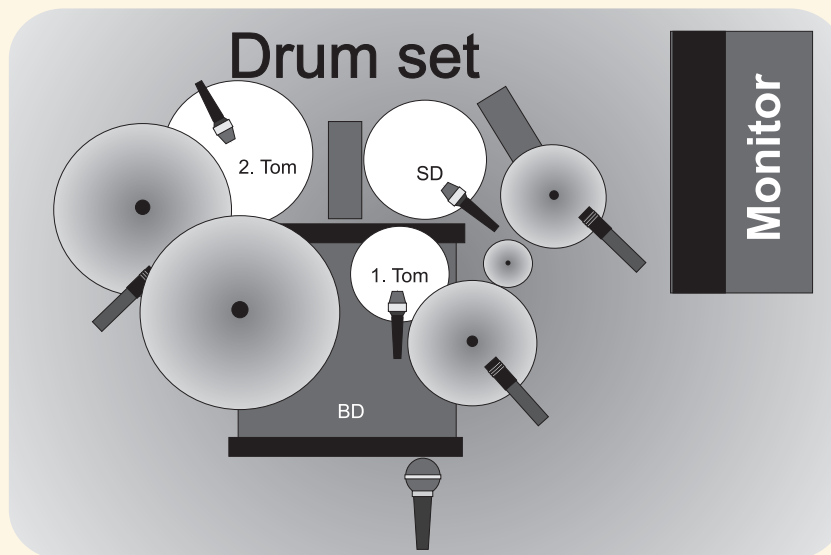

RIDER - STAGE PLAN - GOLDDIES

1 x Bas drum mic.
3 x dynamic instrument mic
1-3 x condenser instrument mic

1 x dynamic or condenser
instrument mic
1 x dynamic vocal mic

1 x dynamic/condenser
instrument mic / DI
1 x dynamic vocal
mic