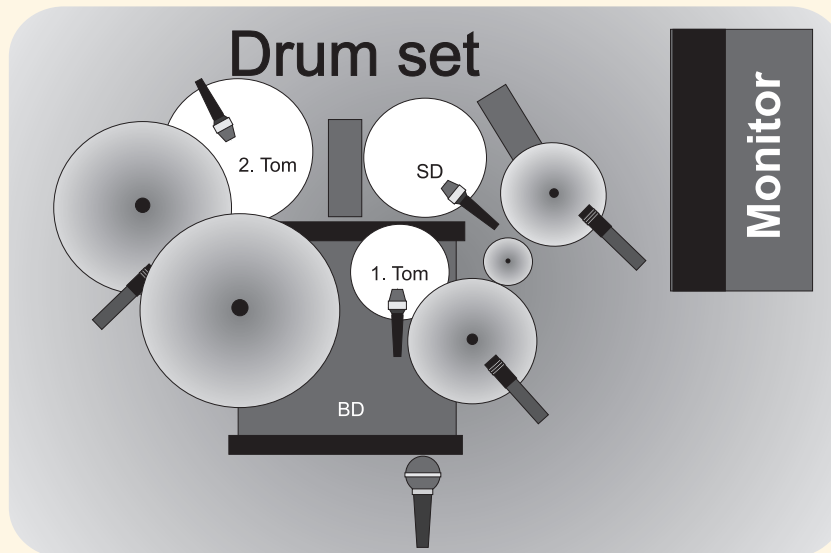

RIDER - STAGE PLAN - GOLDDIES

1 x dynamic or condenser
instrument mic
1 x dynamic vocal mic

1 x Bas drum mic.
3 x dynamic instrument mic
1-3 x condenser instrument mic

1 x dynamic/condenser
instrument mic / DI
1 x dynamic vocal
mic